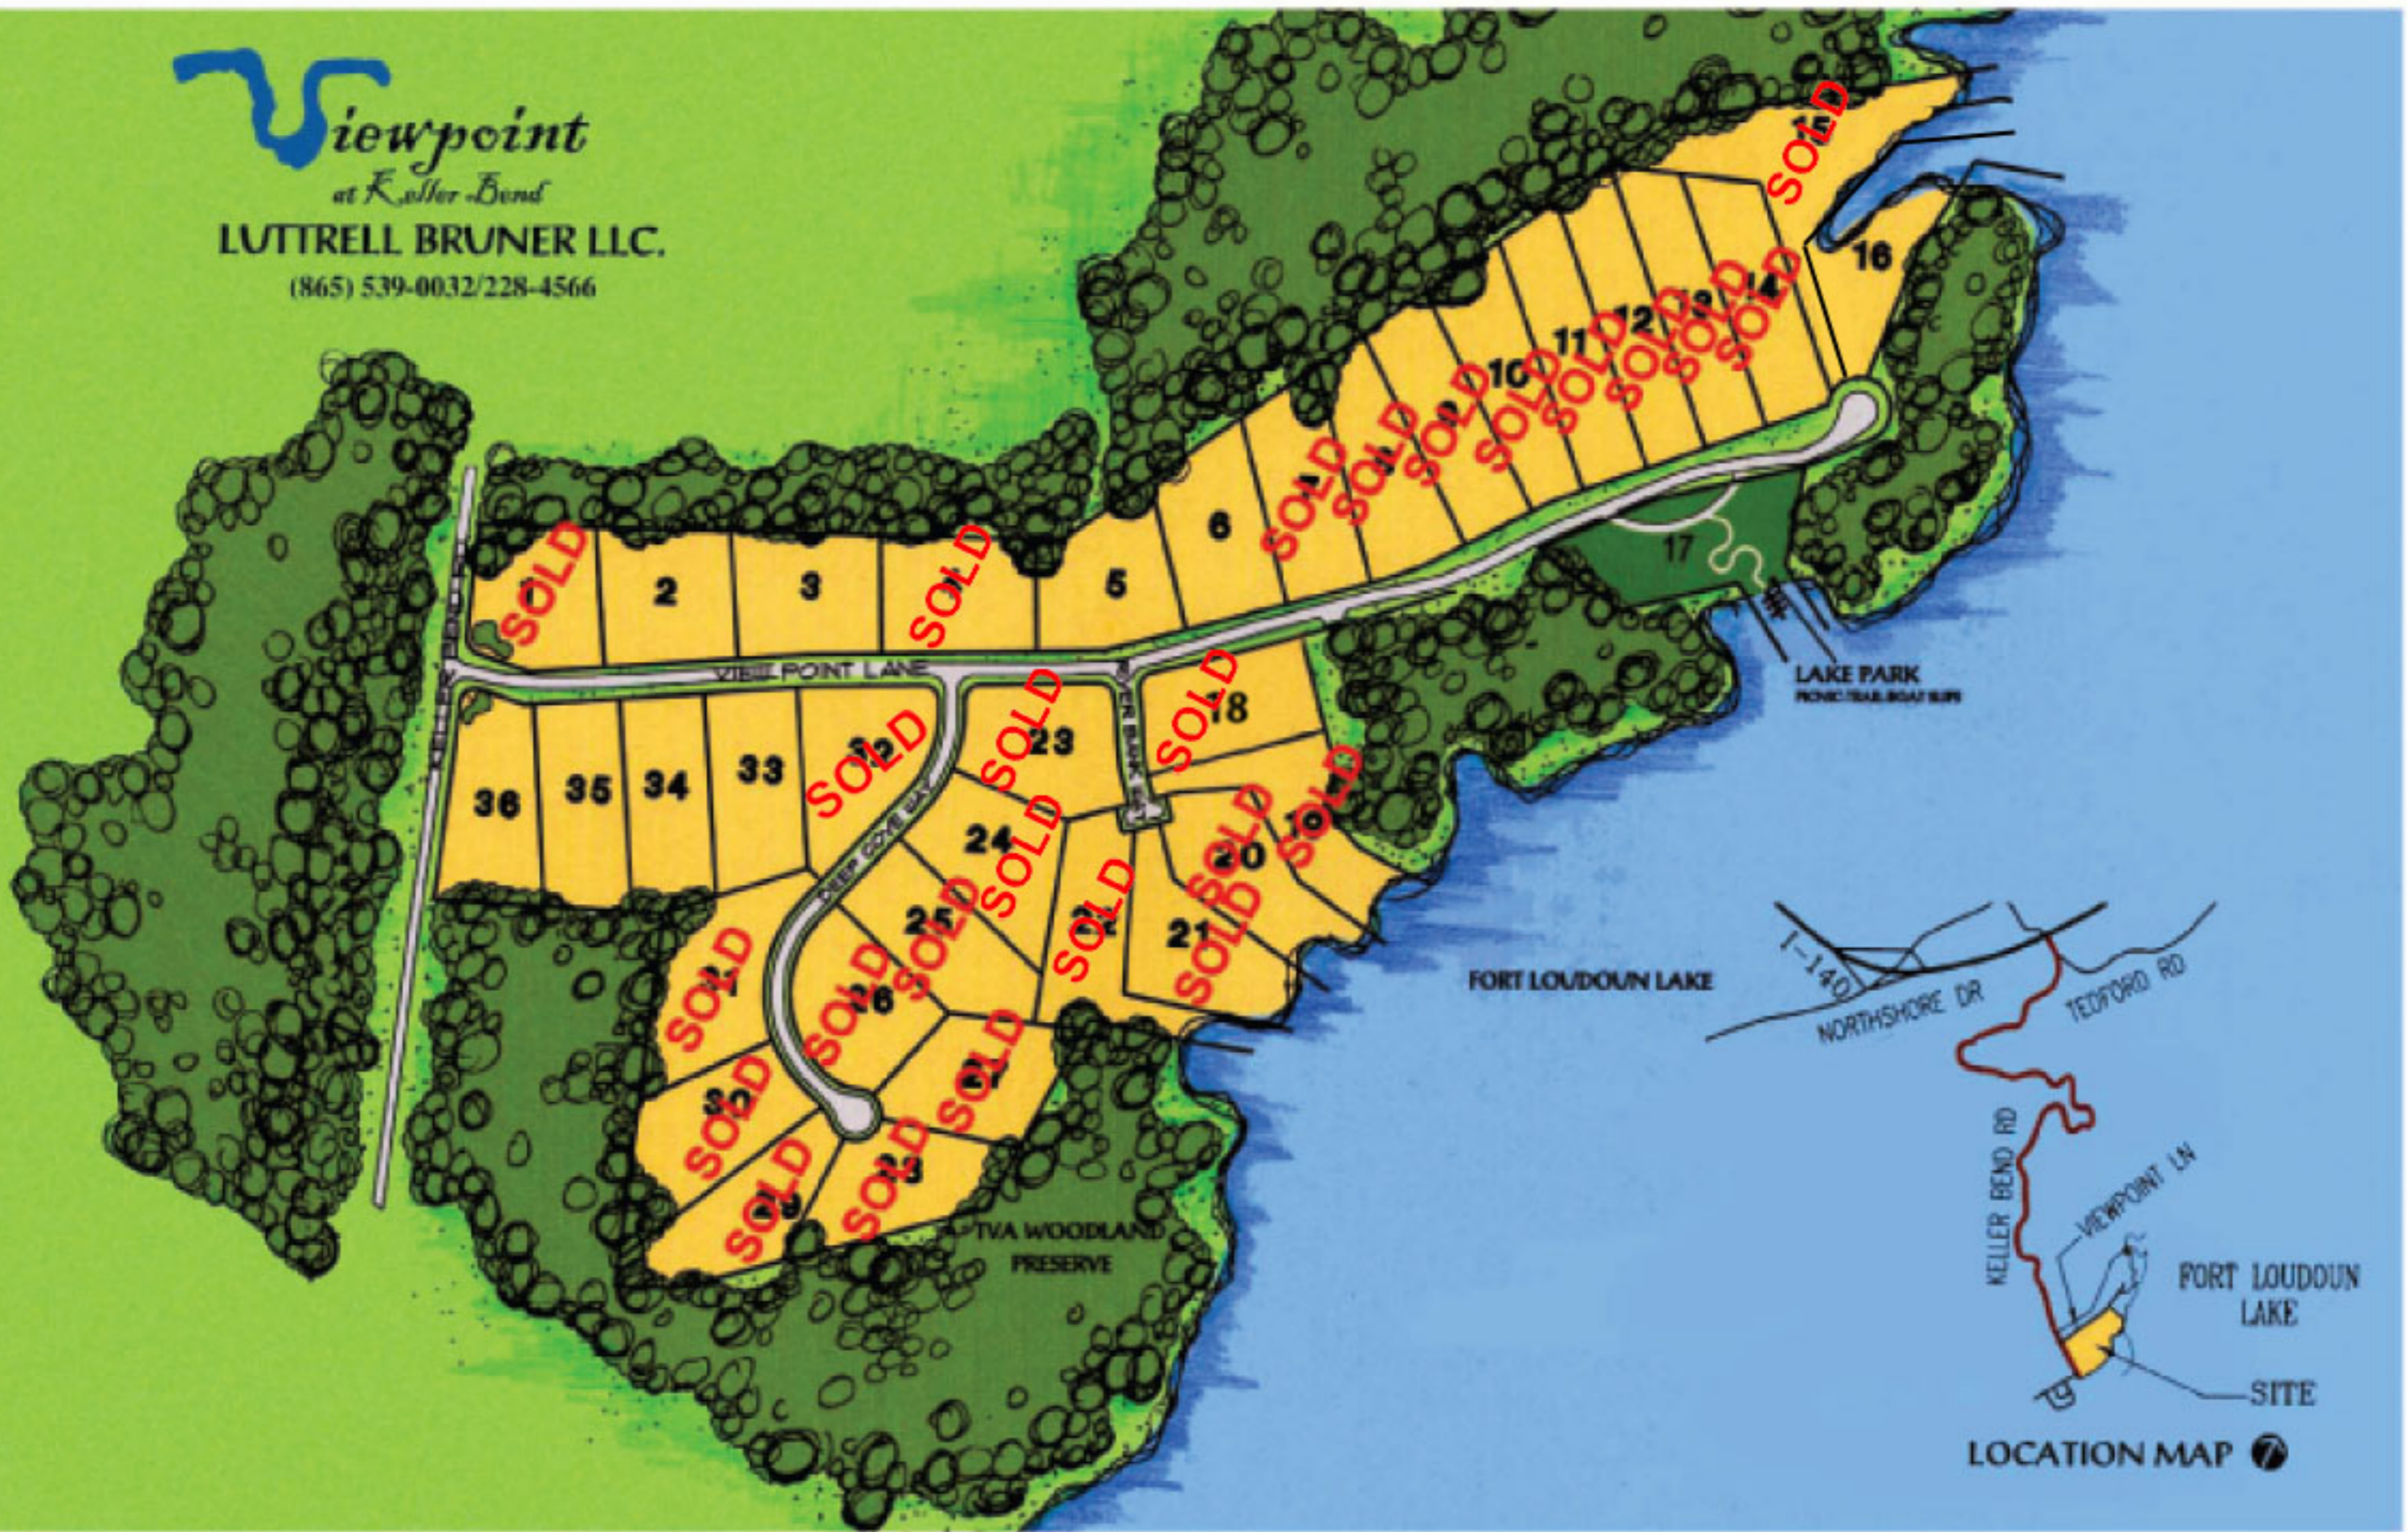

**viewpoint**

*at Keller Bend*

**LUTTRELL BRUNER LLC.**

(865) 539-0032/228-4566

LOCATION MAP